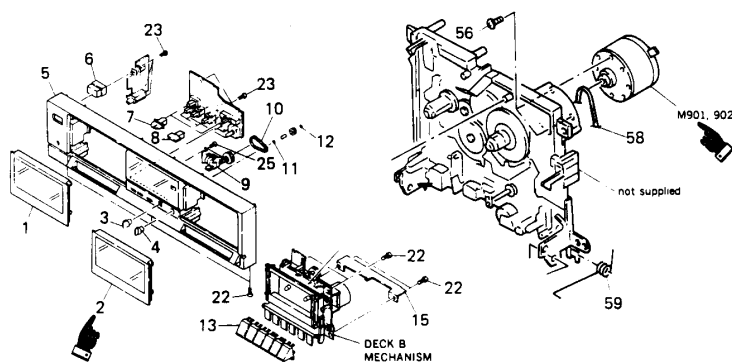

SONY

Hi-Fi Products
Service Bulletin

Model: TC-W31

No. 158

Subject: Incorrect Part Numbers - Lid Assembly and Motor Assembly

Date: January 7, 1991

Symptom:
(**)

The Lid (B) Assembly cassette and the Motor (B) Assembly have incorrect part numbers listed in the service manual.

Solution: Please correct your service with the part numbers listed below:

Ref. No.	Description	Incorrect	Correct
2	Lid (B) Assembly, Cassette	X-3340-304-1	X-3346-304-1
M901	Motor (B) Assembly	X-3335-212-1	X-3358-212-1

CSA-13 Tape Deck

Reference: KCP

PRINTED IN U.S.A.
CSA-131290-7